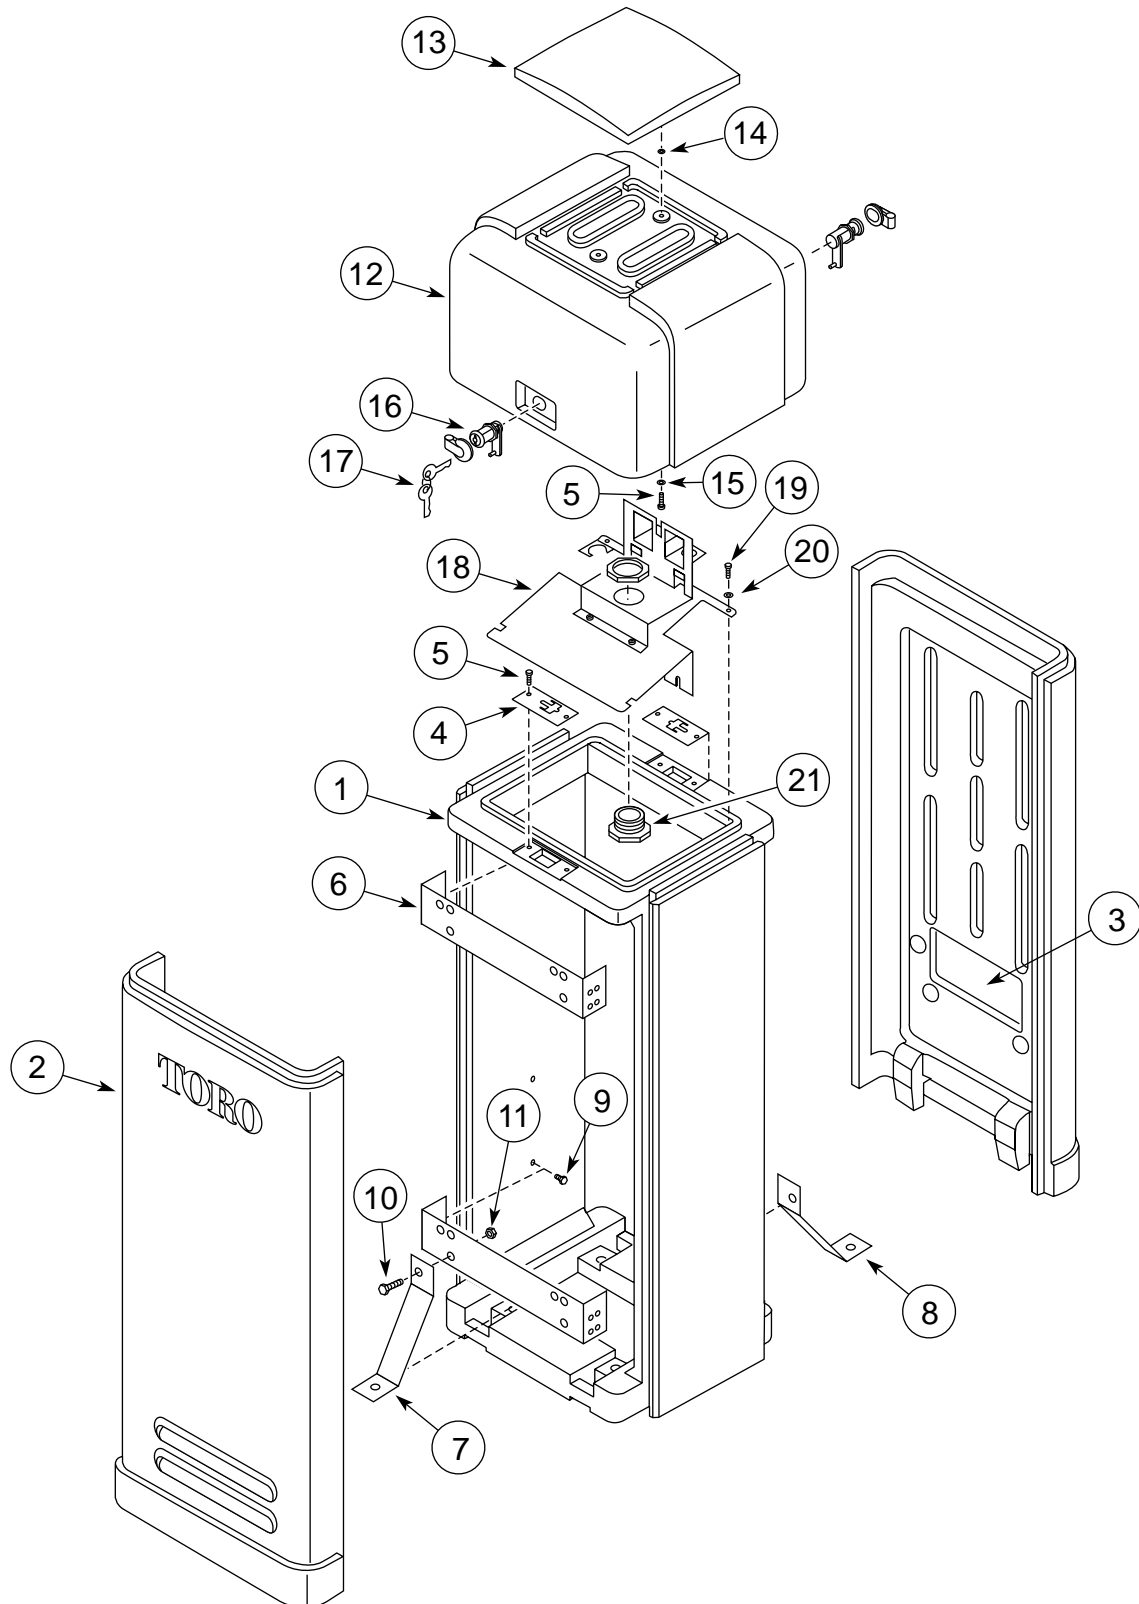

# OSMAC Satellite Plastic Pedestal Service Parts

## OSMAC Satellite Plastic Pedestal Service Parts

Item No.	Part No.	Nomenclature	Quantity Per Assy.
1	-----	Base, Plastic Pedestal	1
2	-----	Door, Plastic Pedestal	2
3	-----	Air Filter, Foam	2
4	-----	Plate, Latch	2
5	-----	Screw, #10-32 x 1/2"	6
6	-----	Bracket	2
7	-----	Bracket, Support	1
8	-----	Bracket, Support, Offset	1
9	-----	Screw, Machine, 1/4-20 x 1/2"	4
10	-----	Bolt, 5/16-18 x 1-5/8"	4
11	-----	Nut, 5/16-18	4
12	-----	Cover, Plastic, Tall	1
13	-----	Vent Cap	1
14	-----	Washer, Silicone	2
15	-----	Washer, Flat	2
16	-----	Lock Assy.	2
17	-----	Keys, Lock	2
18	-----	Support Assy.	1
19	-----	Screw, Trim, #6	2
20	-----	Washer, Finish, #6	2
21	-----	Nipple, Conduit, 1-1/4 w/Nut	1
		<b>SERVICE PARTS AND ASSEMBLIES</b>	
	89-8346	Lock Kit, Service (Includes Items 4, 16 & 17)	
	89-8344	Cover Assy., Tall, Service (Includes Items 5 & 12-17)	
	89-8347	Door Assy., Service (Includes Items 2 & 3)	
	89-8348	Base Assy., Service (Includes Items 1, 4 & 5)	
	89-8349	Hardware Kit, Service (Includes Items 4-11 & 18-21)	
	89-8355	Vent Cap Assy, Service (Includes Items 5 & 13-15)	